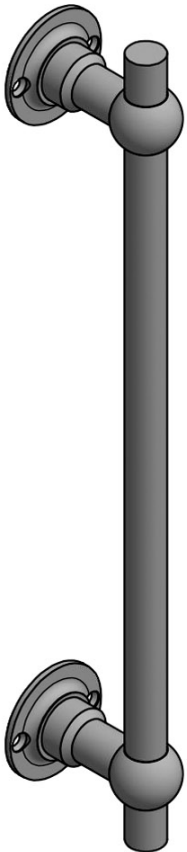

FV360 NP/PS

pull handle including concealed and bolt through fixings

Product information

Code: 1501G080INXX1

Finish: satin stainless steel

UNIT: Piece

Collection: FERROVIA

Designer: Formani

EAN code: 8718009078310

FERROVIA by Formani

The FERROVIA series is a total concept collection consisting of door, window, and furniture fittings.

Finishes

- satin stainless steel
- polished stainless steel

FV360 NP - PS

pull handle
stainless steel

METALFORM

360

300

<h1>FORMANI®</h1>		Part number:	
		Description:	
Doc no.:	1501G080 FV360 NP V02.dwg	<h2>FV360 NP - PS</h2>	Format:
Drawn by:	Christian Brimbois		Creation date:
FORMANI HOLLAND B.V. EUROPALAAN 12 6199 AB MAASTRICHT-AIRPORT NL T +31 (0)43 308 90 00 INFO@FORMANI.COM FORMANI.COM		<h1>A3</h1>	

FERROVIA

by Formani

Our FERROVIA hardware series is an ode to the railways of the early twentieth century. Having often been used in first-class train carriages, this particular style of door handle is held up as a piece of understated luxury thanks to its elegant shapes, curves, and clean lines. The design is characterized by its spherical shape that connects the lever to its neck. The 'T-handle' was especially popular in train carriage design at the time, and is still a common design feature in many interiors and exteriors. The FERROVIA hardware series has been modernized and produced from solid stainless steel (available in a matte or polished finish). It concerns a total concept collection, including door, window and cabinet fittings and is complemented by the usual accessories, which enable one uniform style to be applied to all areas within the home or any other property.