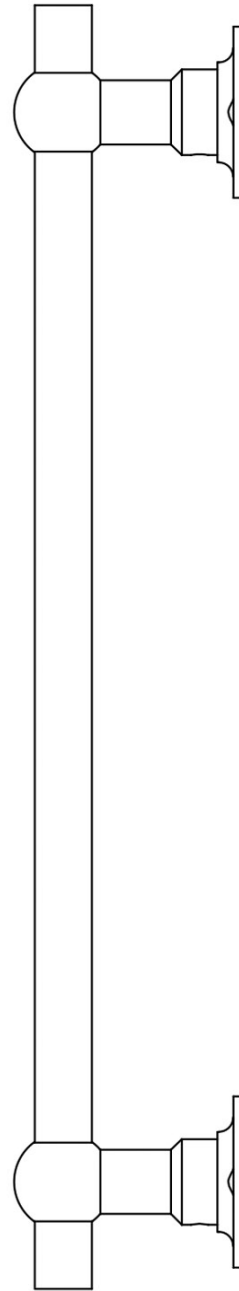

FV360 NP/PS

pull handle including concealed and bolt through fixings

Product information

Code: 1501G080INXX1

Finish: satin stainless steel

UNIT: Piece

Collection: FERROVIA

Designer: Formani

EAN code: 8718009078310

FERROVIA by Formani

The FERROVIA series is a total concept collection consisting of door, window, and furniture fittings.

Finishes

- satin stainless steel
- polished stainless steel

FV360 NP - PS

pull handle
stainless steel

METALFORM

360

300

<h1>FORMANI®</h1>		Part number:	
		Description:	
Doc no.:	1501G080 FV360 NP V02.dwg	<h2>FV360 NP - PS</h2>	Format:
Drawn by:	Christian Brimbois		Creation date:
FORMANI HOLLAND B.V. EUROPALAAN 12 6199 AB MAASTRICHT-AIRPORT NL T +31 (0)43 308 90 00 INFO@FORMANI.COM FORMANI.COM		<h1>A3</h1>	

FERROVIA

by Formani

Our FERROVIA hardware series is an ode to the railways of the early twentieth century. Having often been used in first-class train carriages, this particular style of door handle is held up as a piece of understated luxury thanks to its elegant shapes, curves, and clean lines. The design is characterized by its spherical shape that connects the lever to its neck. The 'T-handle' was especially popular in train carriage design at the time, and is still a common design feature in many interiors and exteriors. The FERROVIA hardware series has been modernized and produced from solid stainless steel (available in a matte or polished finish). It concerns a total concept collection, including door, window and cabinet fittings and is complemented by the usual accessories, which enable one uniform style to be applied to all areas within the home or any other property.